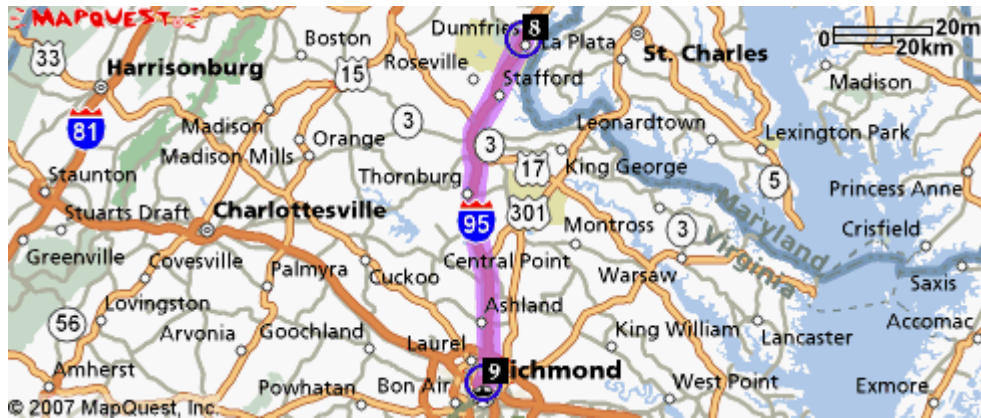

8: Merge onto I-95 S toward RICHMOND.

73.6 miles

9: Take the I-64 W / I-195 S exit- EXIT 79- toward POWHITE PKWY / CHARLOTTESVILLE.

0.1 miles

10: Merge onto I-195 S via EXIT 186 on the LEFT toward US-60 / POWHITE PKWY / US-360 W (Portions toll).

2.3 miles

11: Keep LEFT to take VA-76 S toward VA-150 / POWHITE PKWY / US-60 / US-360 (Portions toll).

5.8 miles

12: Merge onto MIDLOTHIAN TURNPIKE / US-60 W toward MIDLOTHIAN.

1.8 miles

13: Turn RIGHT onto ROBIOUS RD / VA-675. (this turn will be at a BB & T bank and a BP gas station)

1.1 miles

14: Go a few miles, you will cross over Huguenot Road, TAKE A RIGHT into **TARRINGTON SUBDIVISIONS** Route 711 (keep a lookout for a NCG sign) onto **Ashwell Drive**.

15. Go 7/10 of a mile on **Ashwell Drive** (going around the first two traffic circles).

16. After the 2nd traffic circle, which is by the clubhouse and swimming pool, Turn LEFT onto **Sherfield Road**.

17. Go about two blocks on **Sherfield Road** and turn RIGHT onto **WELBY DRIVE**.

18. Go about 3/10 of a mile on **WELBY DRIVE** and turn RIGHT onto **WELBY TURN ROAD**.